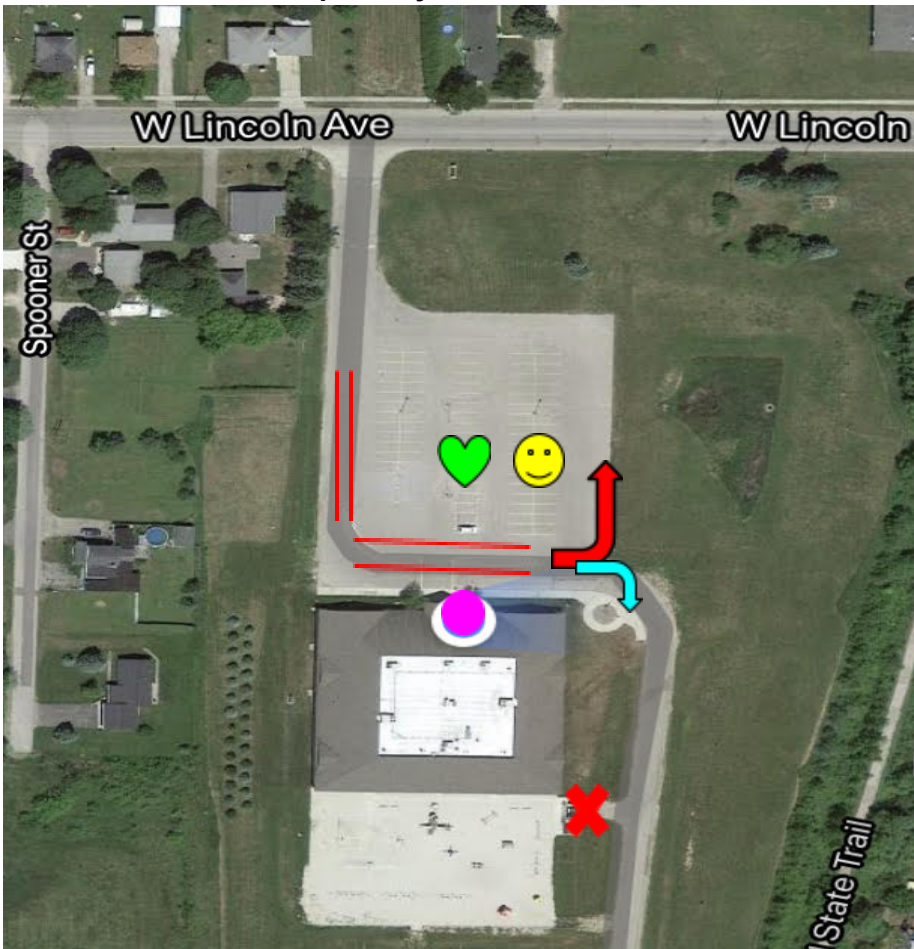

Drop off, Pick-Up, and Dismissal

- Bishop Baraga will be dismissing ALL students at 2:46
- Parent Pick-Up will be at 2:46
- Busses will begin arriving at 2:55
 - Please exercise the virtue of patience and a Christian attitude while waiting in line to pick up your child
- ❖ Parents/Guardians are **ENCOURAGED** to use the entrance/exit off **Western Ave (often considered the 'Back Driveway' of Bishop Baraga)**. This will help alleviate congestion on Lincoln Ave and at the 4-way stop sign of Lincoln and Western.
- ❖ Dismissal:
 - busses will now pick up students along the **'Back Driveway' of Bishop Baraga school with Mrs. Franz**
 - **Parent Pick - Up:**
 - You may park and walk up to the sidewalk to pick up your child or...
 - You may join the pick up lines as teachers bring your child(ren) to you
- Pick up Lines:**
 - As you come off of Western - please form **TWO** pick up lines as indicated on the map below. Pull as far up as possible!
 - When coming from Western you must circle the parking lot and join one of the two pick up lines formed.
 - You may pull out of the pick up line and park in the designated 'car seat loading' spots if your child needs assistance once in the car.

- 2 Lane Pick-Up Line
- Bus Pick - Up
- Students Waiting
- Buckle Zone
- Teacher/Staff Parking
- Pick -Up line after busses arrive
- Pick-Up line path before busses